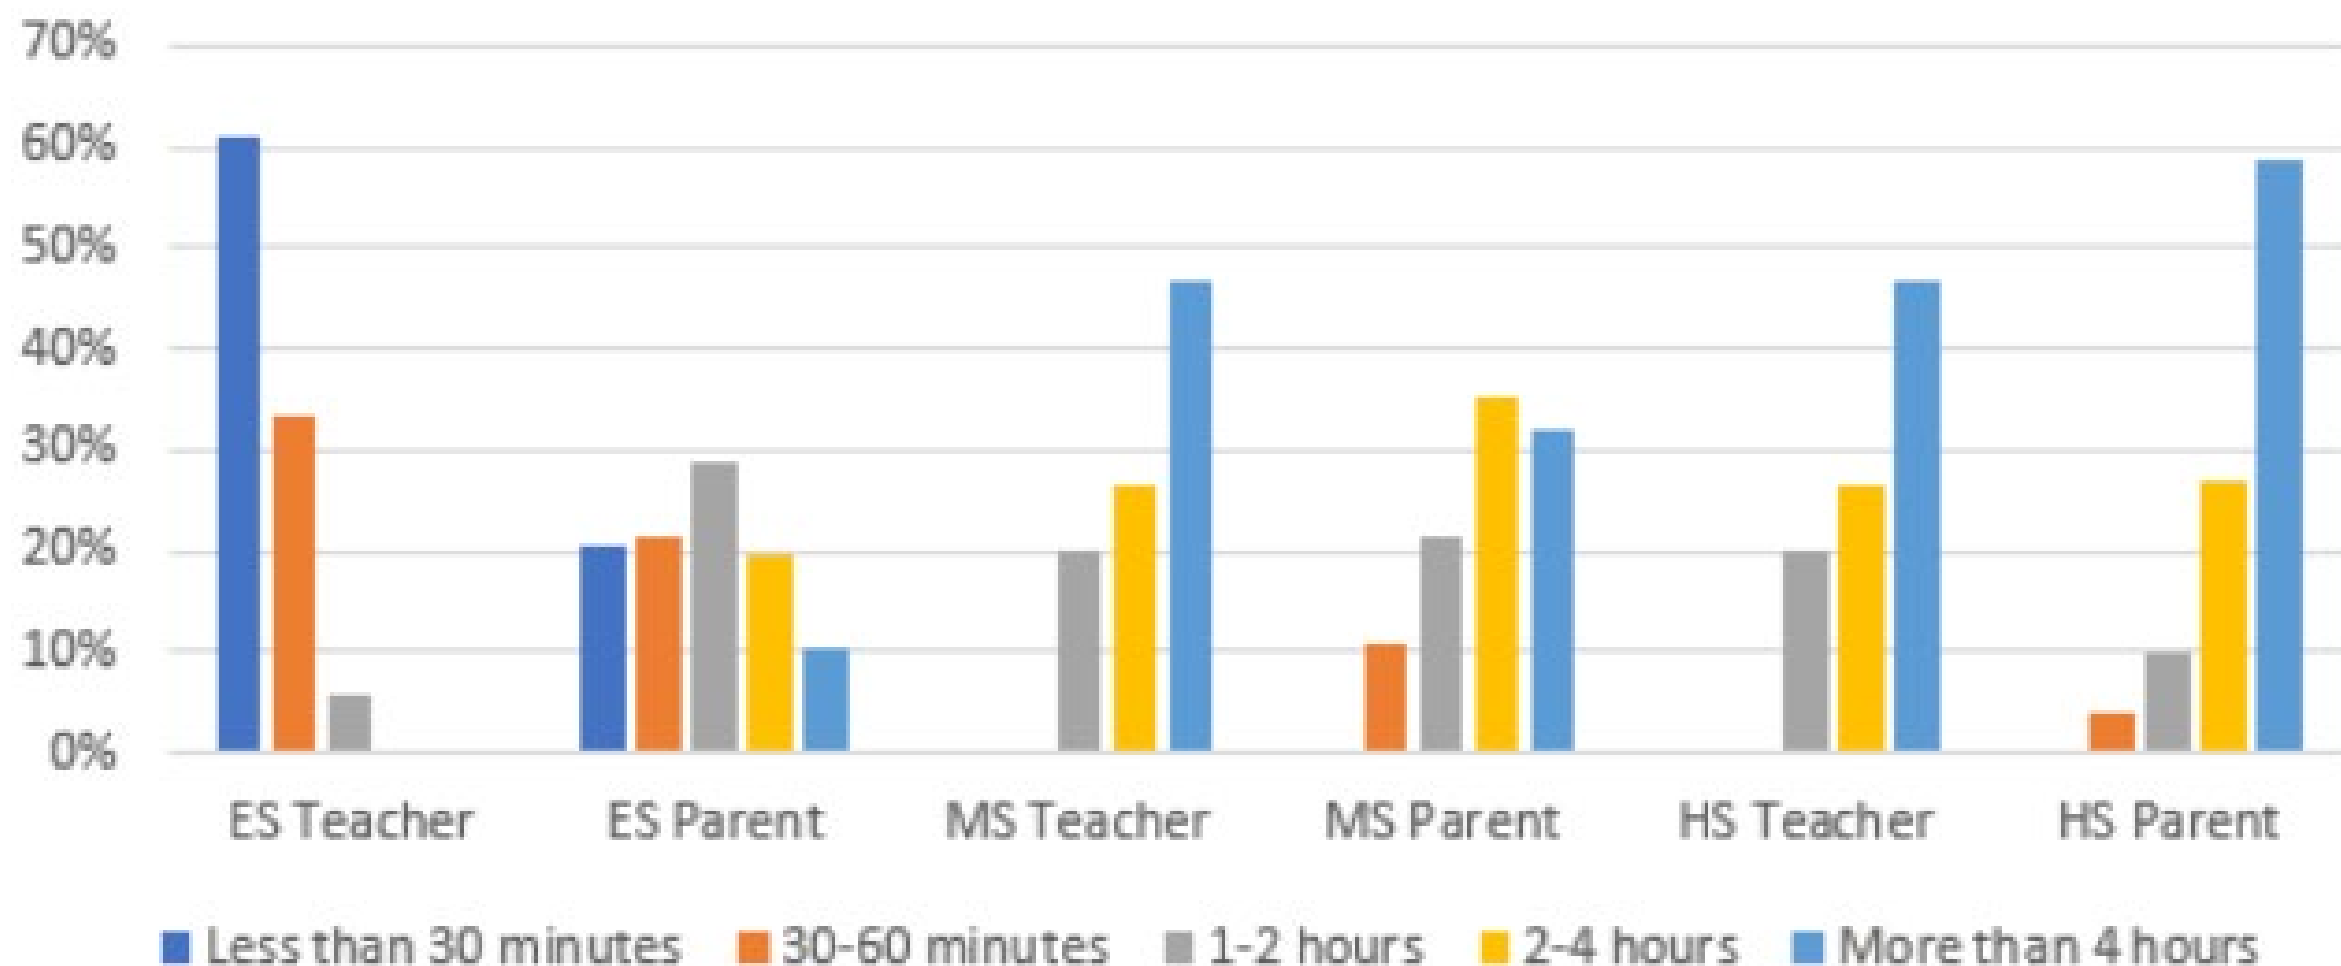

Total estimated amount of Weekend HW