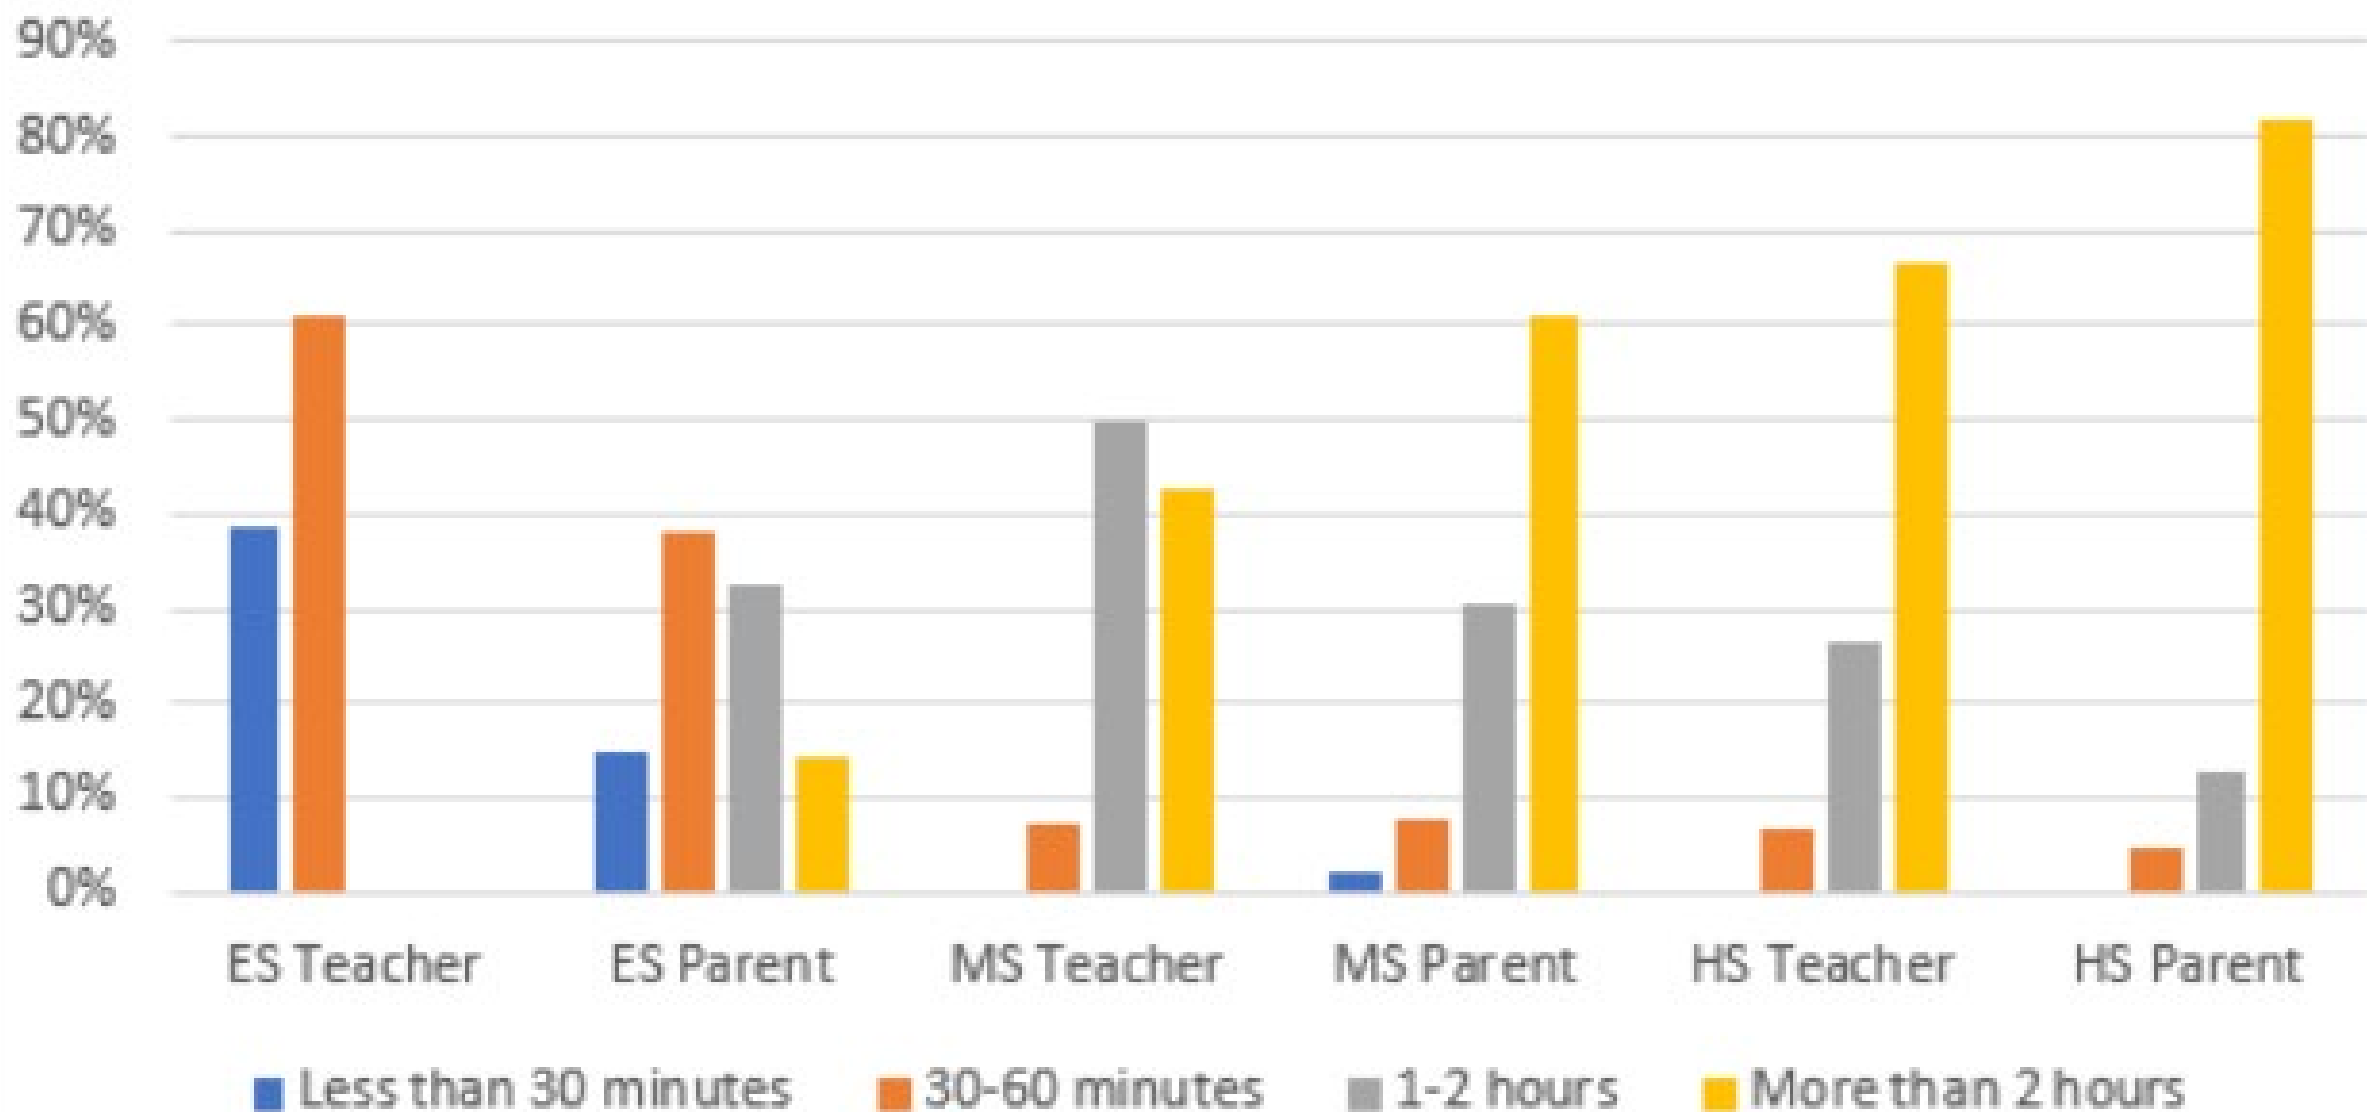

Total estimated amount of Weeknight HW