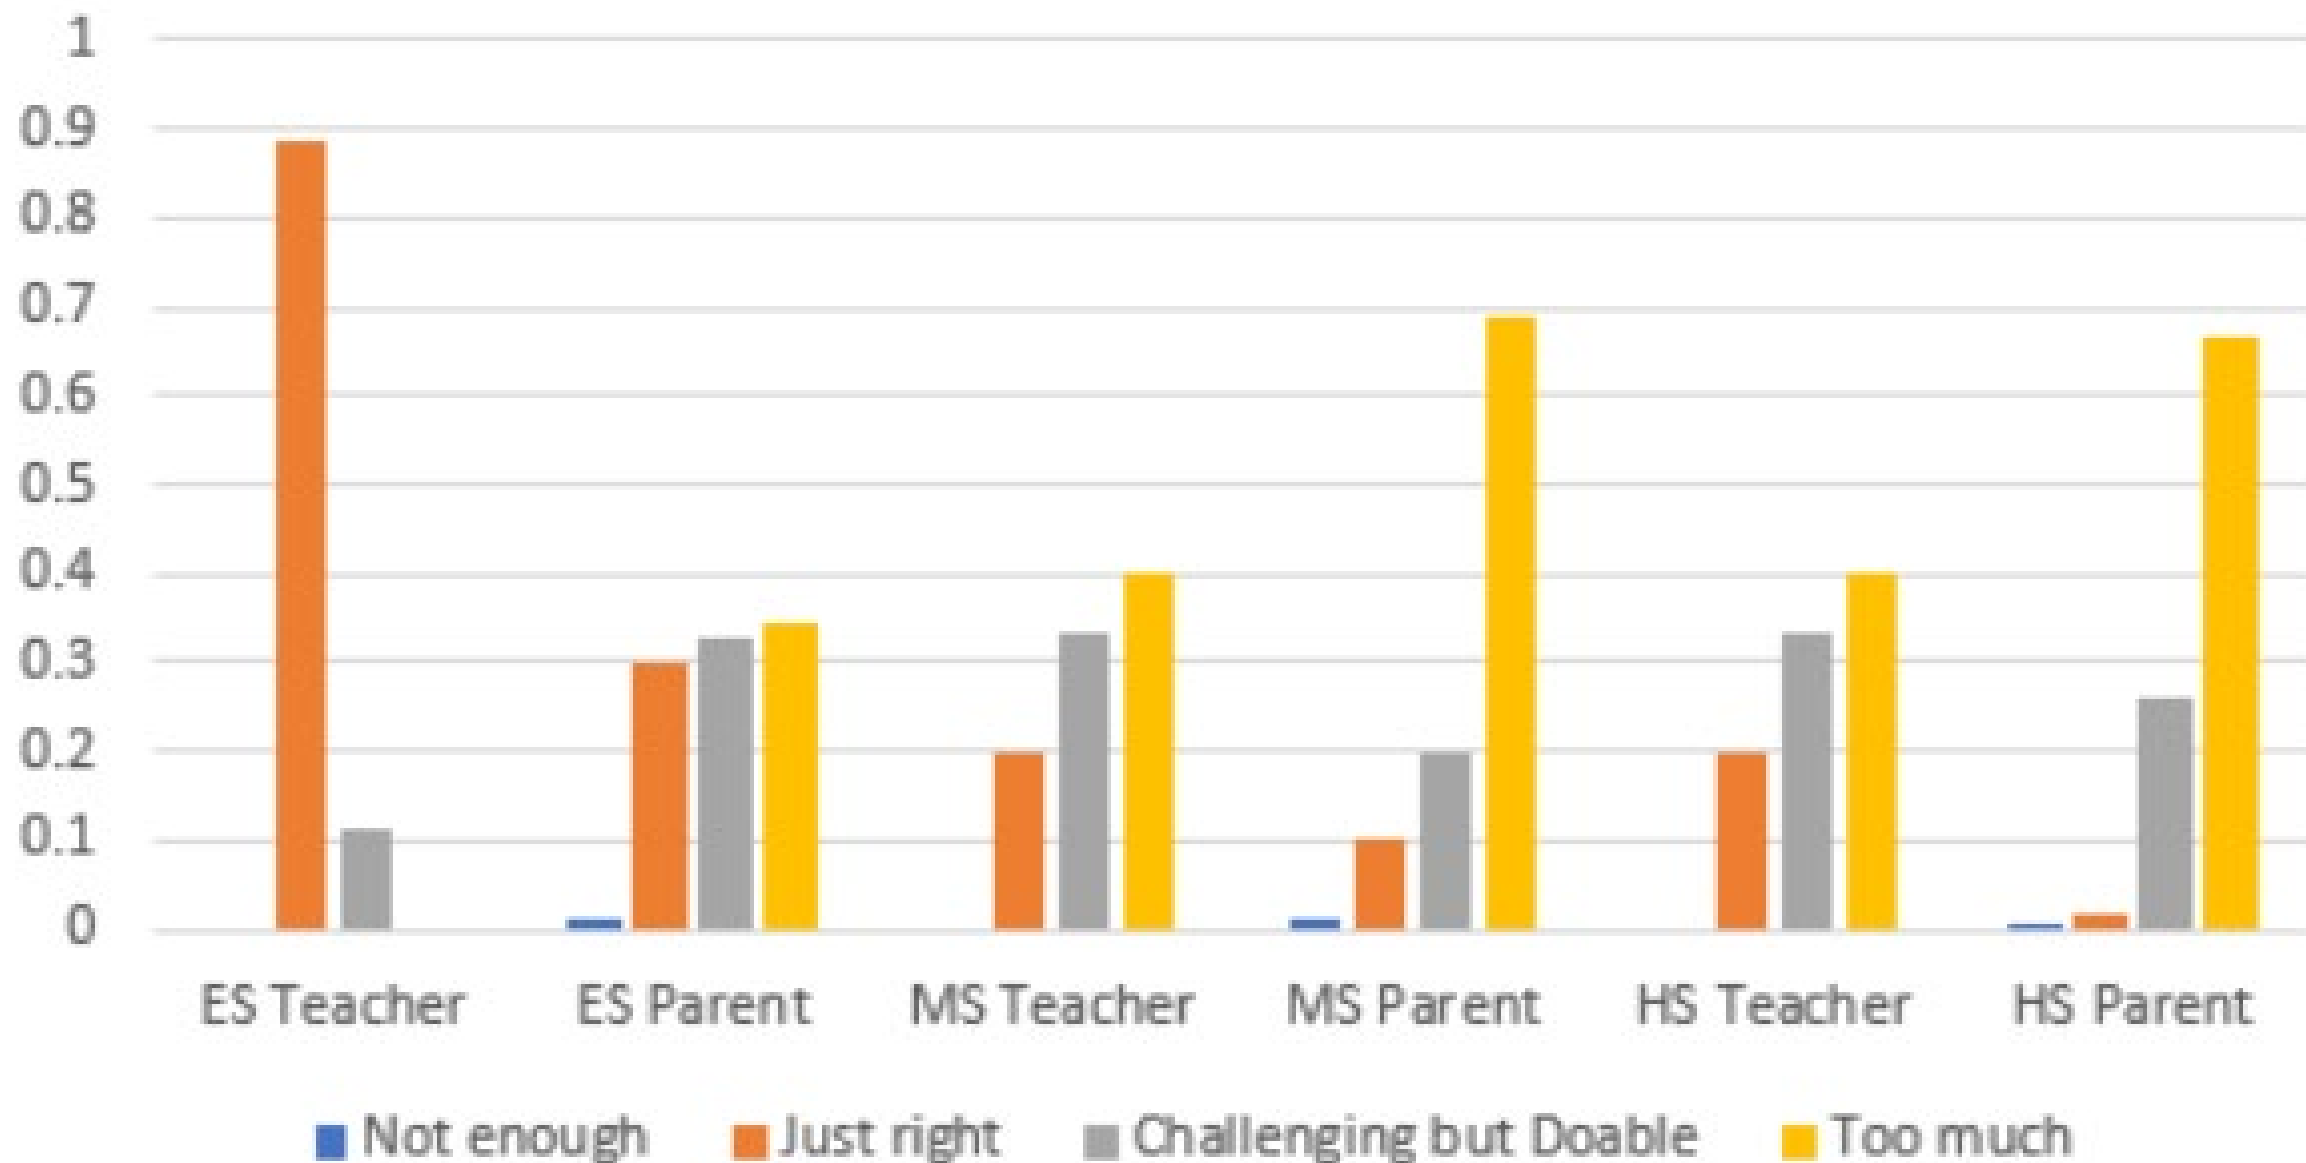

Feeling about amount of homework