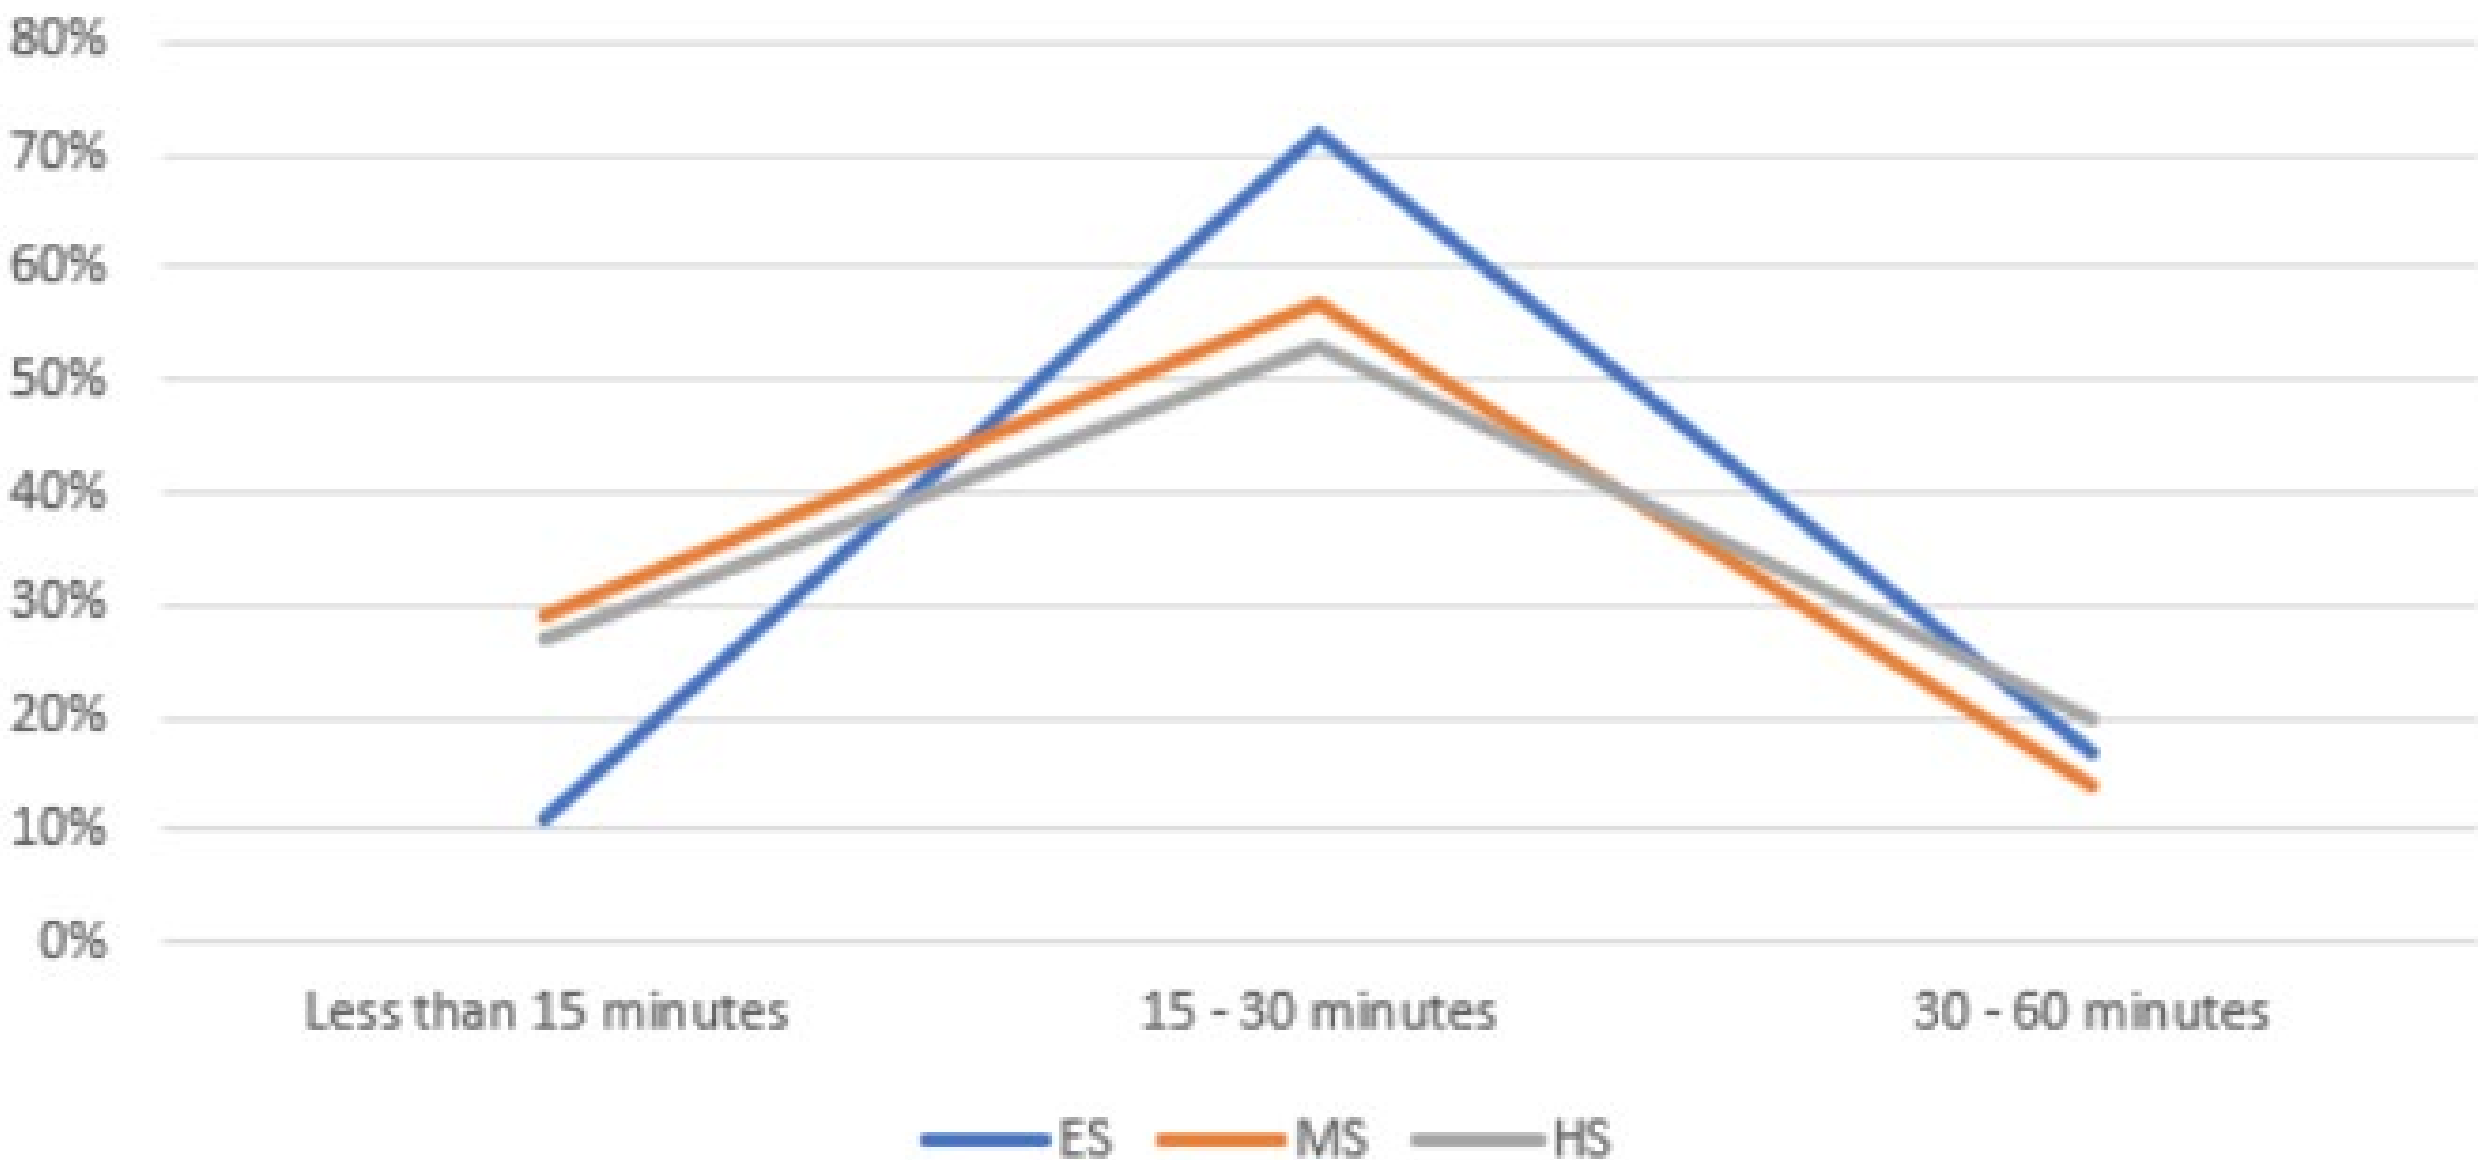

Amount of HW assigned per teacher (self-reported)